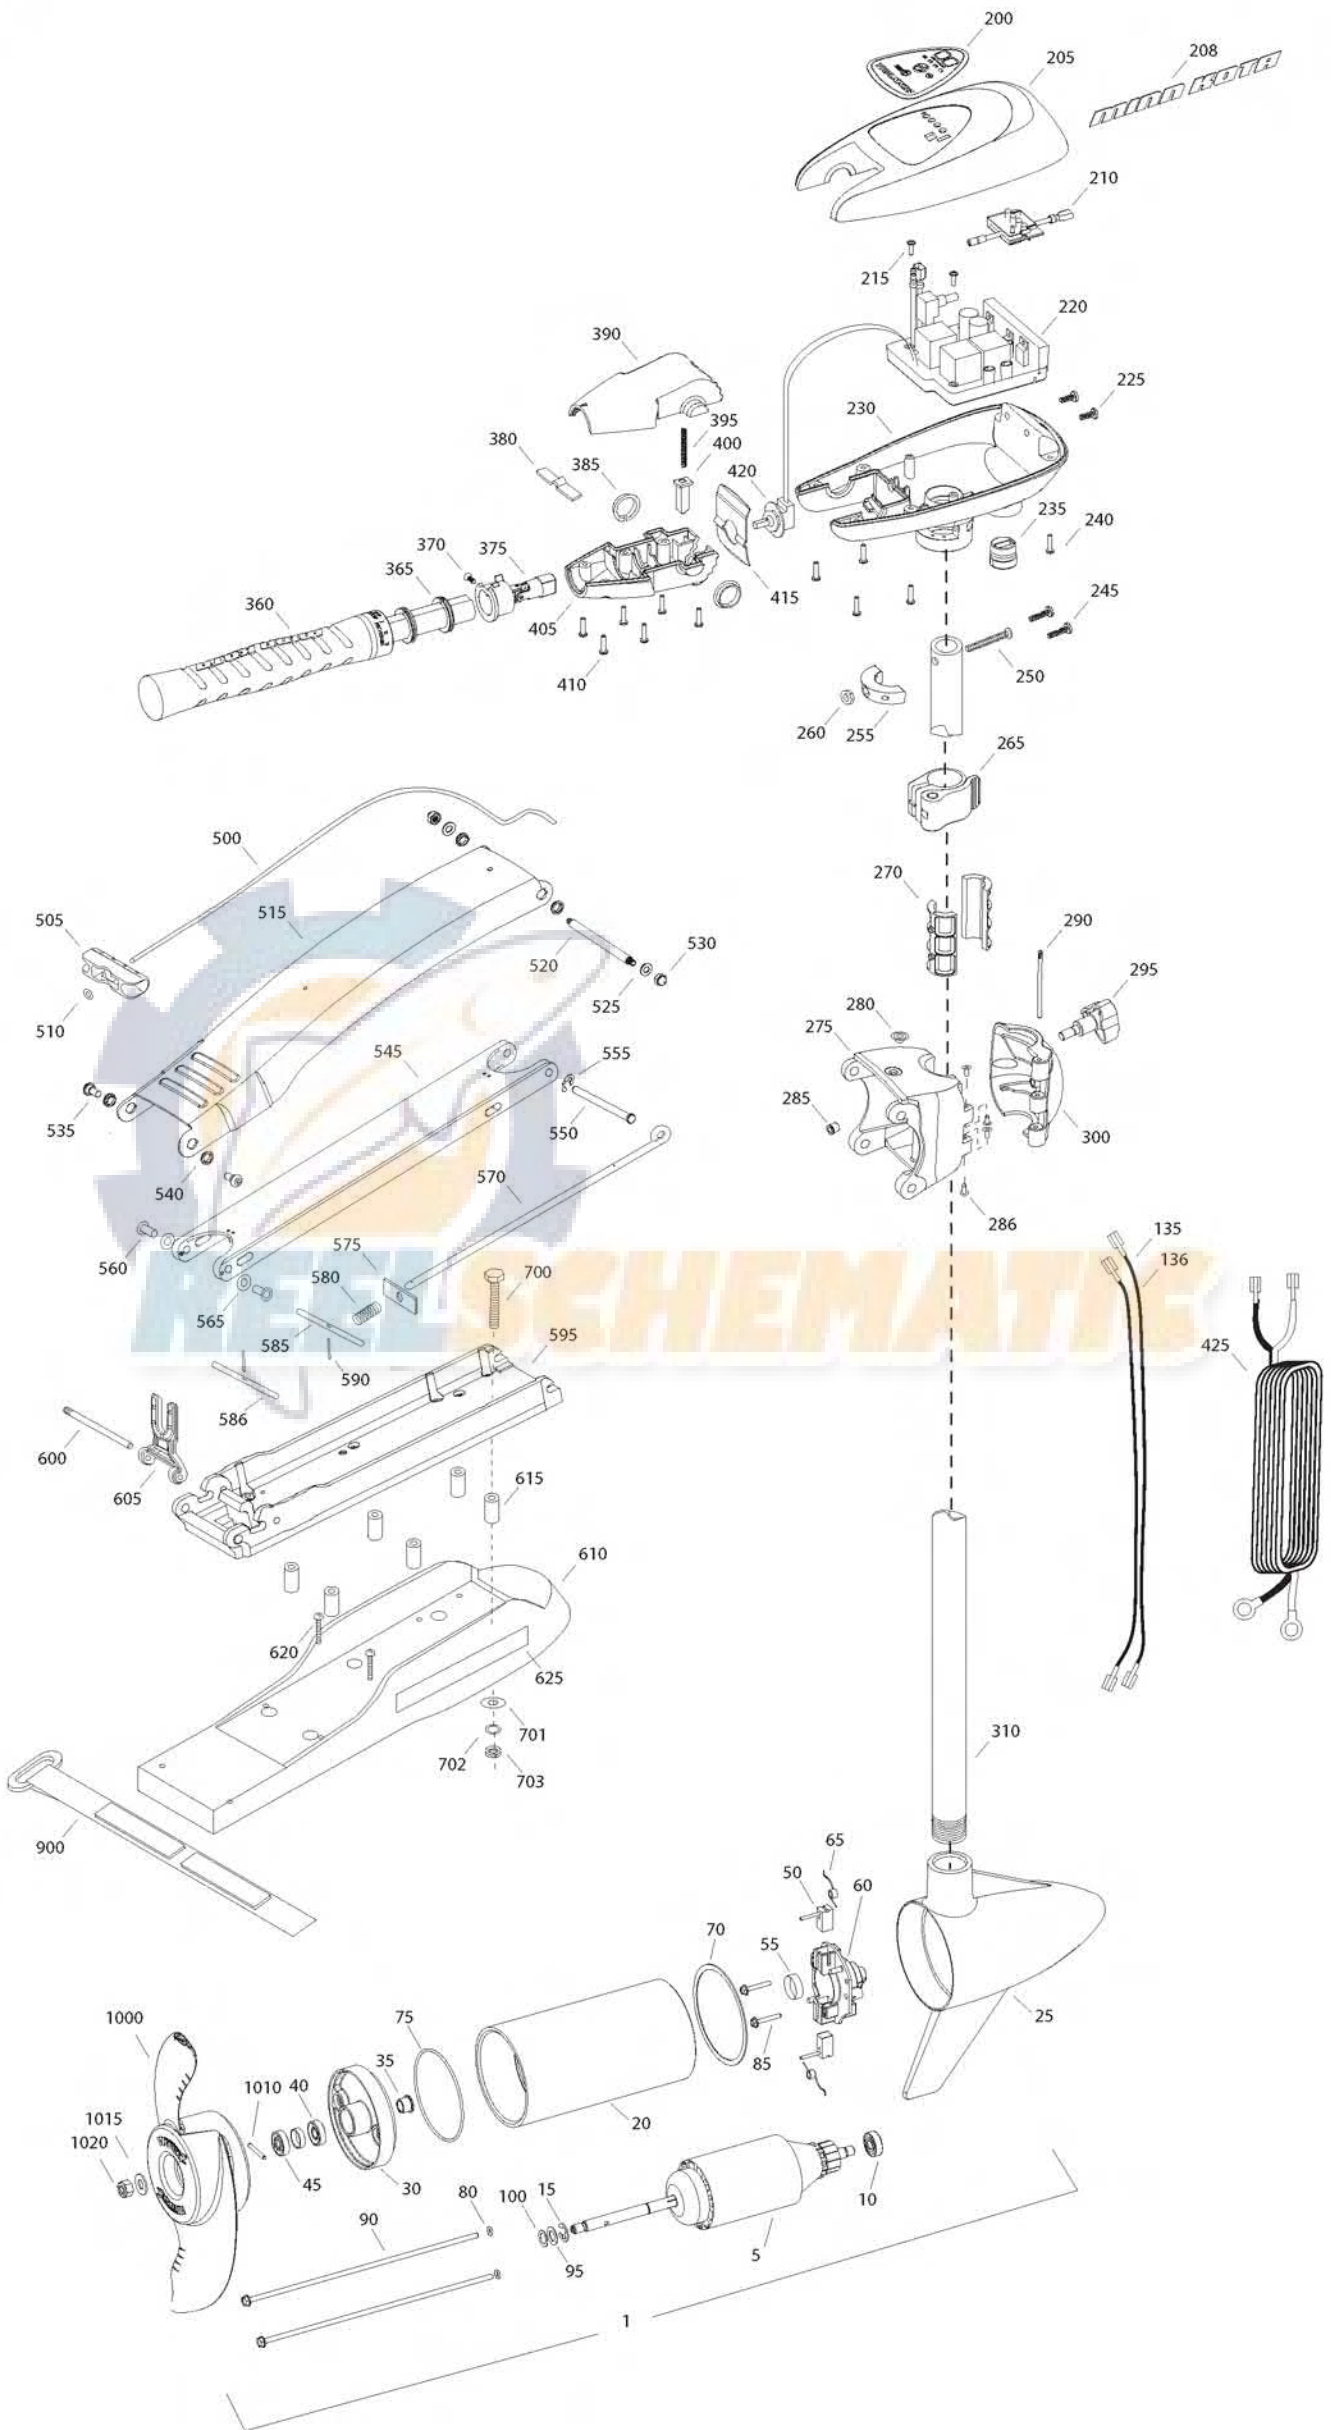

**RT55/SM LATCH & DOOR**  
**55 LBS THRUST**  
**12 VOLT 50 AMPS**  
**52" SHAFT**

for use with "N" serial numbers  
2-year warranty

Item	P/N	Description	Qty	Item	P/N	Description	Qty	Item	P/N	Description	Qty
1	2097095	12V Motor 52" SW	1	■	2990957	Handle assy, VARS [360-410]	1	■	1378131	Propeller kit WW2	
5	2-100-121	Armature assembly	1	360	2990456	Grip/handle assy, VARS [360-375]	1	■	2994875	Propeller bag assy	
10	140-010	Bearing	1	365	2060015	Bearing, handle	2	1000	2091160	Propeller WW2	1
15	788-015	Retaining ring	1	370	2063405	Screw, #6 PFH SS	1	1010	2092600	Drive pin, small	1
20	2-200-301	Center housing assembly	1	375	2884092	Yoke / spider assy, VARS	1	1015	2151726	Washer, prop, small	1
25	421-336	Brush end housing assembly	1	380	2302742	Spring, detent, off	1	1020	2198400	Nut, nylock, prop, Anode	1
30	2-400-337	Plain end housing assembly	1	385	2060005	Bearing, handle pivot	2				
35	144-049	Flange bearing	1	390	2060900	Handle pivot, top	1				
40	880-003	Seal	1	395	2302745	Spring, release button	1				
45	880-006	Seal with shield	1	400	2063700	Button, release	1				
50	188-036	Brush	2	405	2060905	Handle pivot, bottom	1				
55	725-050	Paper tube	1	410	2303412	Screw, #6 x 5/8 SS	6				
60	738-036	Brush plate assembly	1								
65	975-040	Brush spring	2	415	2062715	Spring, handle pivot	1				
70	337-036	Gasket	1	420	2061700	Washer, pot holder	1				
75	701-081	O-ring, motor	1	425	2992523	Leadwire assy	1				
80	701-008	O-ring, thru-bolt	2								
85	830-007	Screw, 8-32	2	■	2991845	Mount, Bow Assy					
90	830-042	Thru-bolt	2			[500-625]					
95	990-067	Washer, steel	2	500	2251601	Rope	1				
100	990-070	Washer, nylatron	2	505	2150400	Pull grip	1				
135	640-008	Leadwire, black	1	510	2151700	Washer	1				
136	640-107	Leadwire, red	1	515	2264244	Arm, upper, std, sw	1				
■	2888460	Seal and O-ring Kit		520	2262604	Pin, bowguard, upper	1				
				525	2261722	Washer, 5/16", ss	2				
200	2195654	Decal, c-box cover	1	530	2223100	Nut, 5/16-18 SS	2				
205	2060296	C-box cover	1	535	2263500	Bolt, shoulder	2				
208	2325666	Decal - MinnKota	2	540	2293501	Bushing, SS	2				
210	2074080	Battery meter, 12v SW	1	545	2994351	Arm, Lower, std, sw	1				
215	2043427	Screw, #8 x 7/8 SS	2	550	2262622	Pin, clevis ss	1				
220	2184016	Control board, 12V	1	555	2263011	E-clip, ss	1				
■	2888411	Potentiometer Replacement Kit		560	2267318	Bushing, nyloner	2				
225	2303434	Screw, #8-30 x 5/8 SS	2	565	2261708	Washer, spacer, .010 thk	as reqd				
230	2062503	Control box, VARS, SW	1	570	2153603	Eyeshaft, ss	1				
235	2062905	Strain relief	1	575	2262703	Spring stop	1				
240	2303412	Screw, #6 x 5/8 SS	6	580	2152701	Spring, lock bar, ss	1				
245	2263434	Screw, #8 x 1 SS	2	585	2233621	Lock bar, front, ss	1				
250	2263406	Screw, #10-24 x 2 SS	1	586	2233623	Lock bar, back, ss	1				
255	2061517	Collar, c-box	1	590	2152612	Spring pin, ss	2				
260	2333101	Nut, 10-24, nylock, SS	1	595	2773983	Bowplate w/ insert, std, fw	1				
265	2991521	Cam lock/depth collar assy	1	600	2260505	Hinge pin, ss	1				
				605	2293811	Yoke, Max	1				
■	2991808	Hinge & door assembly [270-300]		610	2263917	Motor rest, std, fw	1				
270	2151532	Hinge sleeve	2	615	2261505	Spacer, motor rest	6				
275	2991782	Hinge base assembly	1	620	2263434	Screw, #8, SS	2				
280	2232315	Eyelet SS	1	625	2065677	Decal, motor rest	2				
286	2236001	Bushing, nyloner	4								
285	2264706	Insert, hinge base	1	■	2994830	Bag assembly					
290	2262642	Pin, hinge door	1	700	2263431	Screw, 1/4-20 x 3 1/2" PPH, SS	6				
295	2260902	Knob, door	1	701	2301720	Washer, rubber mounting	6				
300	2261859	Hinge door	1	702	2261713	Washer, 1/4 SS	6				
				703	2263101	Nut, 1/4-20 Nylock, SS	6				
310	2002014	Tube Composite 52"	1								
				900	2263804	Strap, hold down	1				